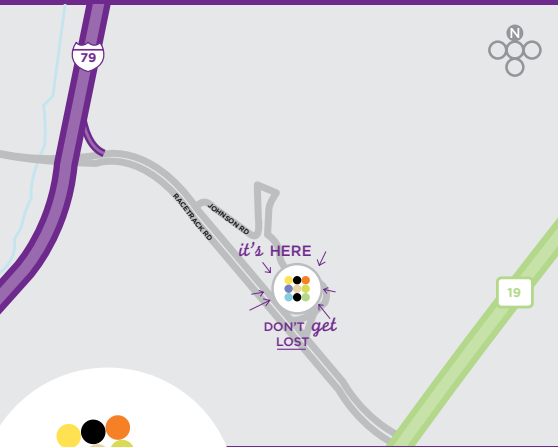

WELCOME
TO A
different
PLACE[®]

WHAT MAKES HYATT PLACE®

A *different* PLACE

YOUR GUIDE TO *all things* HYATT PLACE

HYATT PLACE PITTSBURGH SOUTH MEADOWS RACETRACK & CASINO HOTEL

HOTEL FEATURES

- Gallery Hosts available 24/7
- Free Wi-Fi and remote printing everywhere
- Mobile Check-In
- Express checkout at noon
- Free public computers with high-speed Internet access in the Gallery
- 24-hour StayFit Gym featuring cardio equipment with LCD touchscreens
- Smoke-free hotel
- Free garage parking
- Free shuttle service offered on Racetrack Road, from 7:00 a.m. to 10:00 p.m.
- Indoor heated pool
- Odds & Ends offers a menu of must-have items for guests to buy, borrow or enjoy for free
- Pet friendly
- Wine-To-Go can be purchased at our Front Desk
- 3 Tesla charging stations

EARN FREE NIGHTS

- Join World of Hyatt — the loyalty program that revolves around you. Enjoy free nights, member discounts, exclusive offers and more. Visit worldofhyatt.com

EXPLORE

- Onsite Parlay Lounge and Patio
- Connected to Meadows Racetrack & Casino
- Tanger Outlet Shopping
- Wild Things Park, home of the Washington Wild Things
- Pennsylvania Trolley Museum
- PPG Paints Arena, Key Bank Pavillion, Stage AE, Heinz Field, PNC Park

HYATT PLACE PITTSBURGH SOUTH MEADOWS RACETRACK & CASINO HOTEL

212 Racetrack Road

Washington, PA 15301, USA

P 724 222 7777

F 724 206 9161

hyattplacepittsburghsouth.com

TRANSPORTATION

- Less than 1 mile from Interstate 79
- 30 minutes from Pittsburgh International Airport
- 30 minutes from downtown Pittsburgh